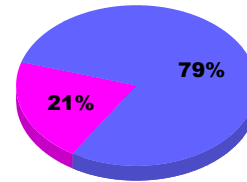

YTD Status Quo Clubs 2011-2012

Status Quo Clubs Compared to Status Quo Members

Legend: Status Quo Clubs (Cyan), Total Status Quo Members (Green)

MEMBERSHIP

Membership Results
2011-2012

Membership
2010-2011

Month	Net Memb Goal	Actual New Memb	Actual Dropped Memb	Gain/Loss of Memb	Gain/Loss of Memb
Jul/Aug/Sep		25	-25	0	6
Totals		25	-25	0	6

Membership Results 2011-2012

Goal, New, Dropped, Gain/Loss

Legend: Goal (Cyan), Actual (Green), Dropped (Yellow), Gain Loss (Purple)

Comparison of Membership Gain/Loss

Current Year Compared to the Previous Year

Legend: Current Year (Cyan), Previous Year (Green)

Gender Comparison 2011-2012

Jul/Aug/Sep

Legend: Male (Blue), Female (Purple)